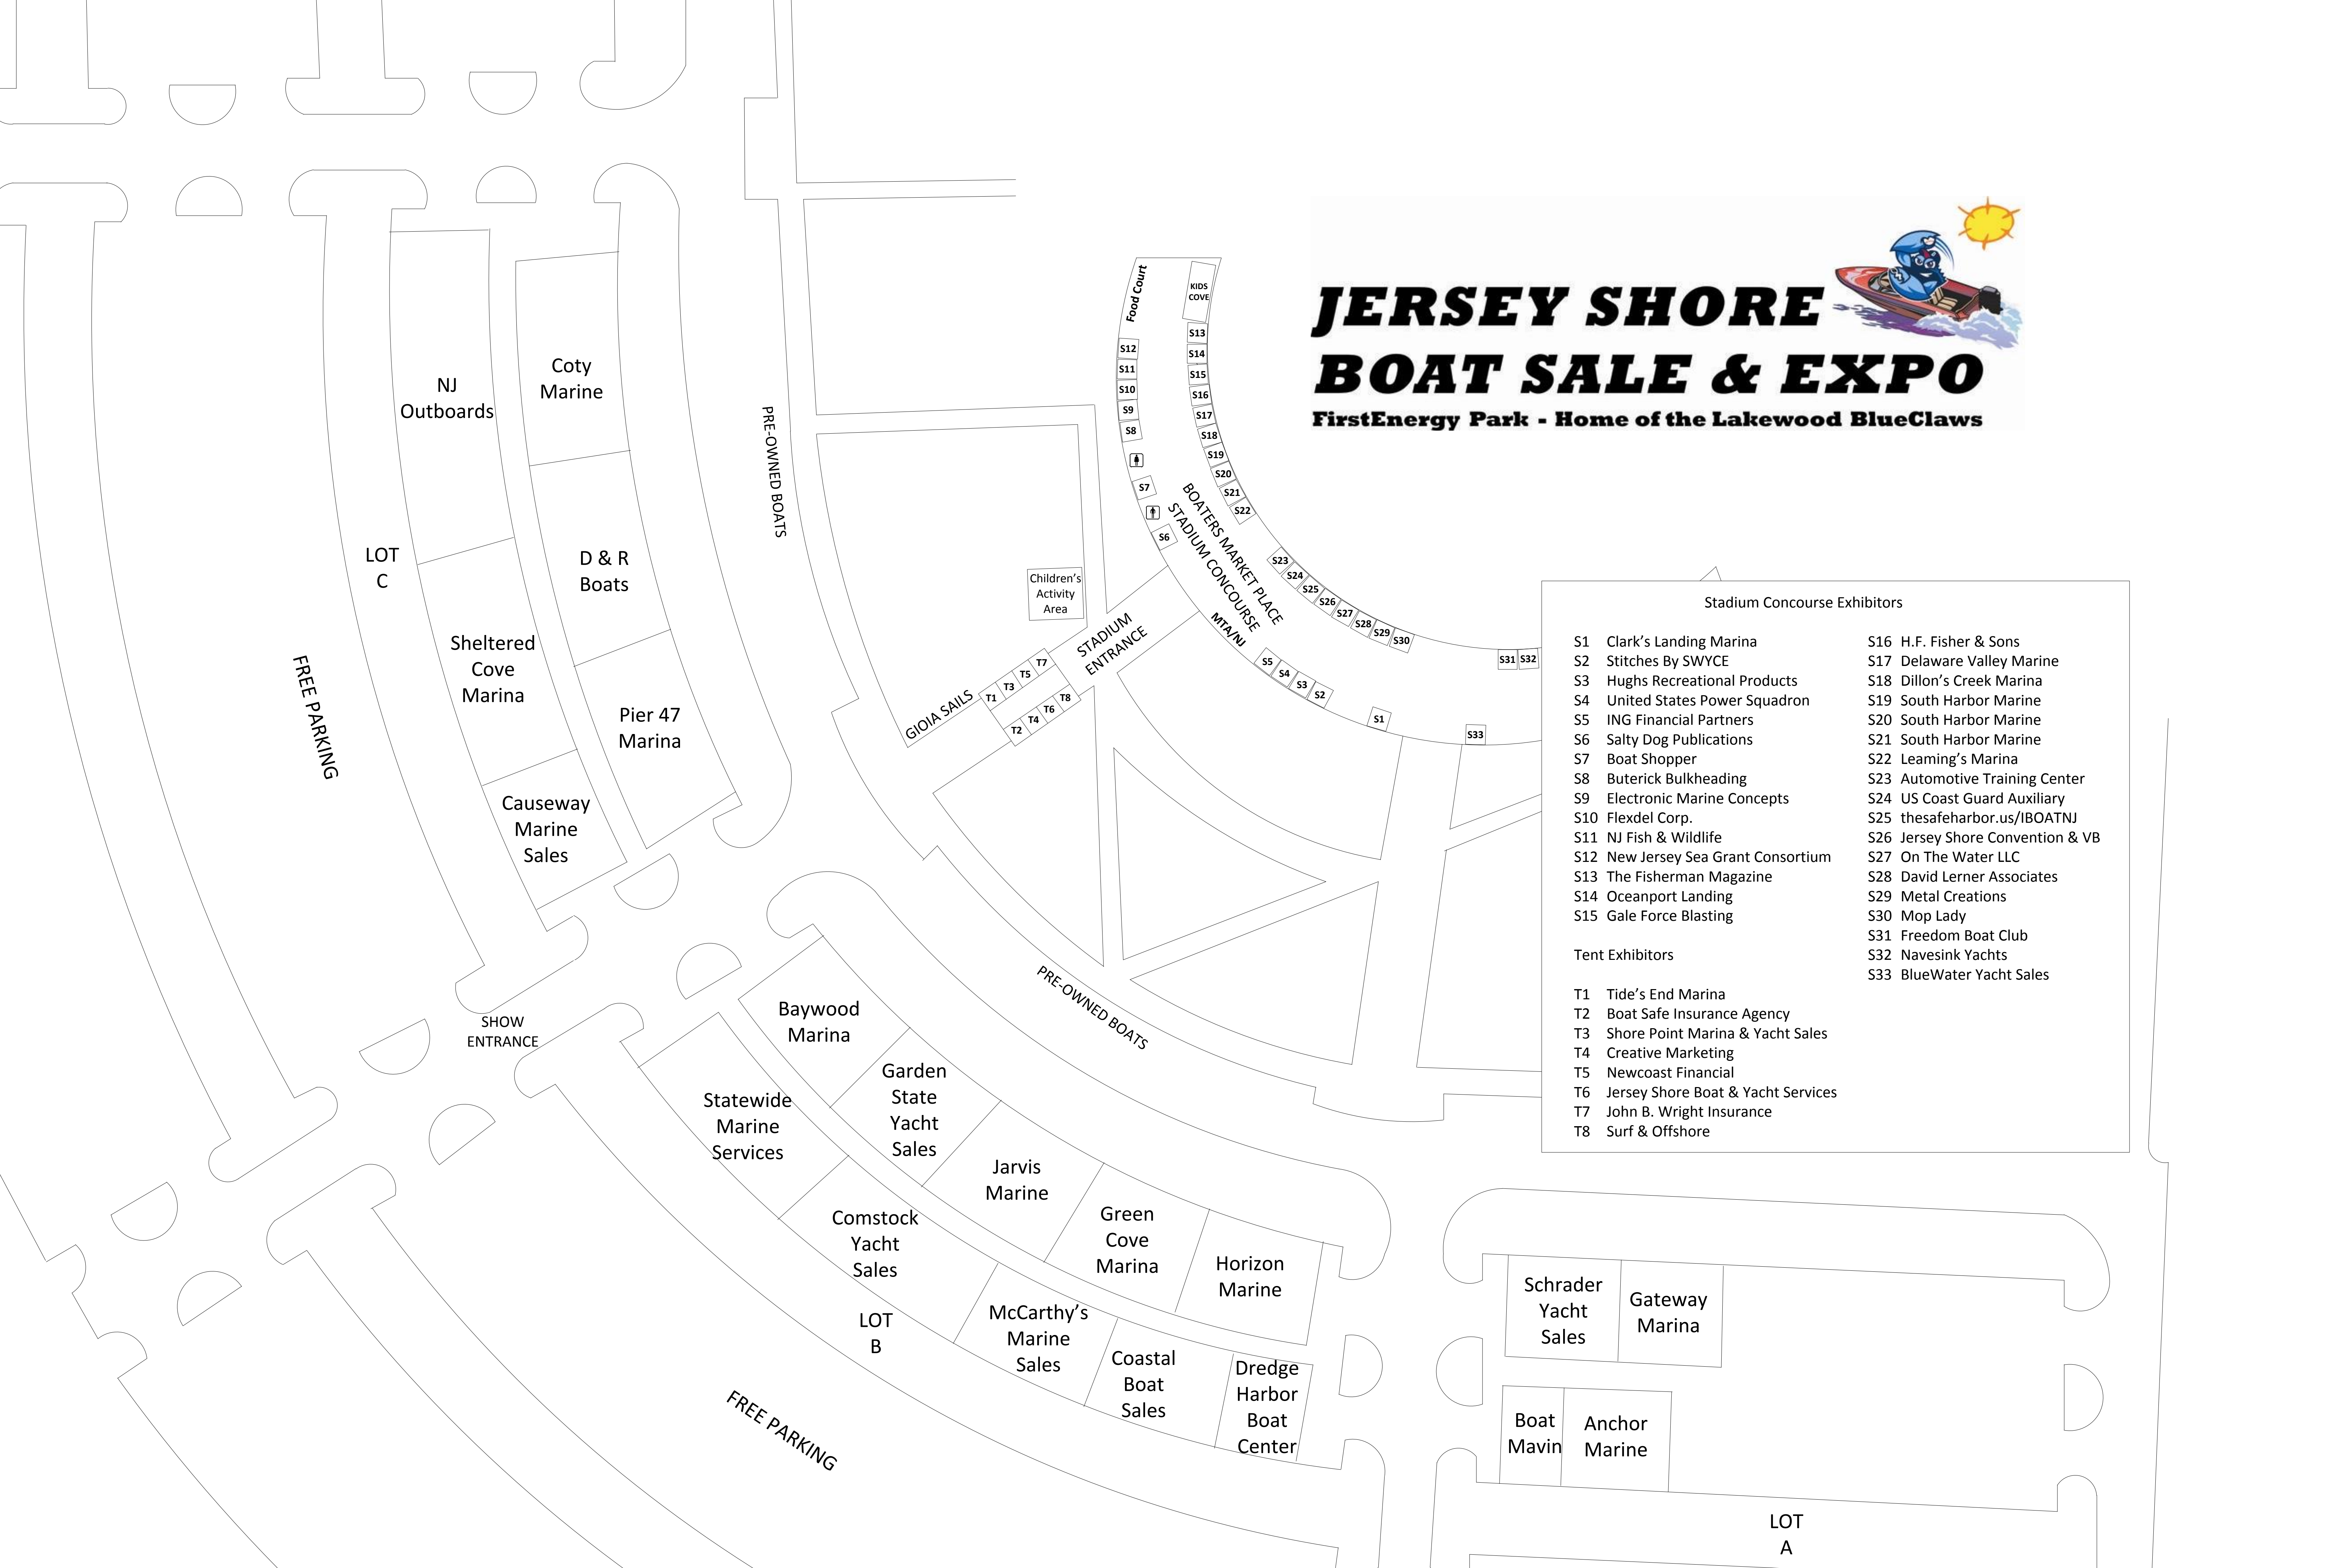

JERSEY SHORE BOAT SALE & EXPO

FirstEnergy Park - Home of the Lakewood BlueClaws

Stadium Concourse Exhibitors

- | | |
|-------------------------------------|----------------------------------|
| S1 Clark's Landing Marina | S16 H.F. Fisher & Sons |
| S2 Stitches By SWYCE | S17 Delaware Valley Marine |
| S3 Hughs Recreational Products | S18 Dillon's Creek Marina |
| S4 United States Power Squadron | S19 South Harbor Marine |
| S5 ING Financial Partners | S20 South Harbor Marine |
| S6 Salty Dog Publications | S21 South Harbor Marine |
| S7 Boat Shopper | S22 Leaming's Marina |
| S8 Buterick Bulkheading | S23 Automotive Training Center |
| S9 Electronic Marine Concepts | S24 US Coast Guard Auxiliary |
| S10 Flexdel Corp. | S25 thesafeharbor.us/IBOATNJ |
| S11 NJ Fish & Wildlife | S26 Jersey Shore Convention & VB |
| S12 New Jersey Sea Grant Consortium | S27 On The Water LLC |
| S13 The Fisherman Magazine | S28 David Lerner Associates |
| S14 Oceanport Landing | S29 Metal Creations |
| S15 Gale Force Blasting | S30 Mop Lady |
| | S31 Freedom Boat Club |
| | S32 Navesink Yachts |
| | S33 BlueWater Yacht Sales |

Tent Exhibitors

- T1 Tide's End Marina
- T2 Boat Safe Insurance Agency
- T3 Shore Point Marina & Yacht Sales
- T4 Creative Marketing
- T5 Newcoast Financial
- T6 Jersey Shore Boat & Yacht Services
- T7 John B. Wright Insurance
- T8 Surf & Offshore